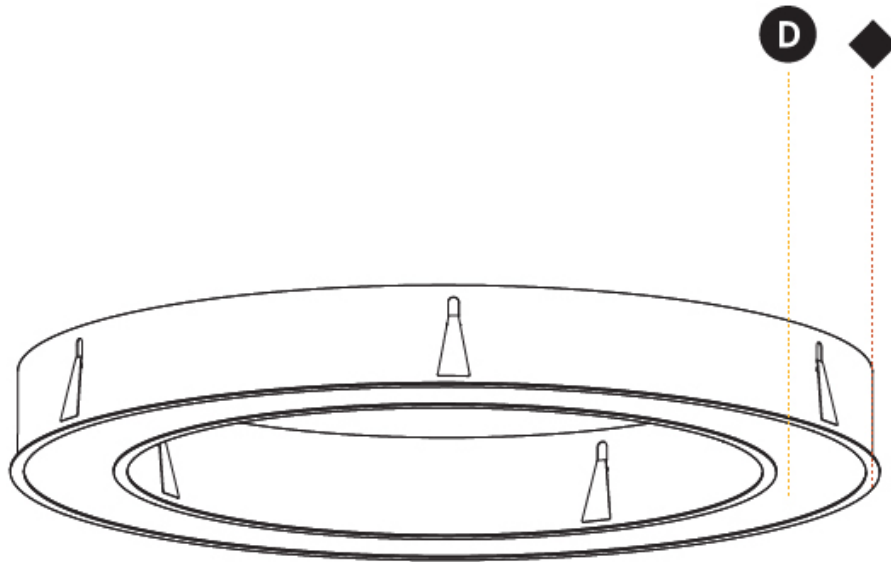

GENERAL

Series: Glorious
 Subseries: Glorious
 Brand: Prolicht
 Division: Architectural
 Mounting Type: Recessed
 Mounting Location: Ceiling
 Subcategory: Ambient

PHYSICAL

Shape: Round
 Diameter (mm): 1270
 Diameter (in): 50
 Height (mm): 110
 Height (in): 4 5/16
 Min. Recessing Depth (mm): 120
 Min. Recessing Depth (in): 4 3/4
 Light Distribution: Direct
 Weight (kg): 15.446
 Weight (lbs): 34.05
 Diffuser: PMMA - Opal or Micro-Prism
 Fixture Finish: SSR / BKV / CWI / CRY / HAB / UFT / ITA / RUA / FTG / MYG / LOD / PUS / FRO / FUP / KIA / POP / BLS / SPG / MEY / GOH / GUM / CHC / COM / ABZ / JAG / OBR / MOS / ROR
 Fixture Material: Aluminum
 Cut-out Measurements: 1260mm / 49 5/8" x 940mm / 37"

Ø 928mm 36 9/16"

Ø 1270mm 50"

110mm 4 5/16"

1260mm x 940mm
49 5/8" x 37"

120mm
4 3/4"

10 - 15mm
3/8" - 9/16"

A37507-

PROJECT	_____
TYPE	_____
SPECIFIER	_____
QUANTITY	_____
DATE	_____

GENERAL

Series: Glorious
 Subseries: Glorious Quantum
 Brand: Prolicht
 Division: Architectural
 Mounting Type: Recessed
 Mounting Location: Ceiling
 Subcategory: Ambient

PHYSICAL

Shape: Square
 Length (mm): 1122
 Length (in): 44 ³/₁₆
 Width (mm): 1122
 Width (in): 44 ³/₁₆
 Height (mm): 150
 Height (in): 5 ⁷/₈
 Min. Recessing Depth (mm): 160
 Min. Recessing Depth (in): 6 ⁵/₁₆
 Light Distribution: Direct
 Weight (kg): 16.085
 Weight (lbs): 35.39
 Diffuser: PMMA - Opal or Micro-Prism
 Fixture Finish: SSR / BKV / CWI / CRY / HAB / UFT / ITA / RUA / FTG / MYG / LOD / PUS / FRO / FUP / KIA / POP / BLS / SPG / MEY / GOH / GUM / CHC / COM / ABZ / JAG / OBR / MOS / ROR
 Fixture Material: Aluminum