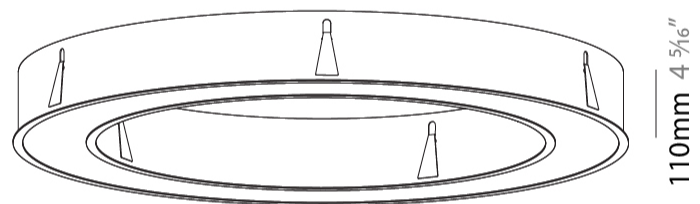

GENERAL

Series: Glorious
 Subseries: Glorious
 Brand: Prolicht
 Division: Architectural
 Mounting Type: Recessed
 Mounting Location: Ceiling
 Subcategory: Ambient

PHYSICAL

Shape: Round
 Diameter (mm): 1270
 Diameter (in): 50
 Height (mm): 110
 Height (in): 4 5/16
 Min. Recessing Depth (mm): 120
 Min. Recessing Depth (in): 4 3/4
 Light Distribution: Direct
 Weight (kg): 15.446
 Weight (lbs): 34.05
 Diffuser: PMMA - Opal or Micro-Prism
 Fixture Finish: SSR / BKV / CWI / CRY / HAB / UFT / ITA / RUA / FTG / MYG / LOD / PUS / FRO / FUP / KIA / POP / BLS / SPG / MEY / GOH / GUM / CHC / COM / ABZ / JAG / OBR / MOS / ROR
 Fixture Material: Aluminum
 Cut-out Measurements: 1260mm / 49 5/8" x 940mm / 37"

Ø 928mm 36 9/16"

Ø 1270mm 50"

110mm 4 5/16"

1260mm x 940mm
49 5/8" x 37"

120mm
4 3/4"

10 - 15mm
3/8" - 9/16"

A37507-

PROJECT	_____
TYPE	_____
SPECIFIER	_____
QUANTITY	_____
DATE	_____

GENERAL

Series: Glorious
 Subseries: Glorious Quantum
 Brand: Prolicht
 Division: Architectural
 Mounting Type: Recessed
 Mounting Location: Ceiling
 Subcategory: Ambient

PHYSICAL

Shape: Square
 Length (mm): 1122
 Length (in): 44 ³/₁₆
 Width (mm): 1122
 Width (in): 44 ³/₁₆
 Height (mm): 150
 Height (in): 5 ⁷/₈
 Min. Recessing Depth (mm): 160
 Min. Recessing Depth (in): 6 ⁵/₁₆
 Light Distribution: Direct
 Weight (kg): 16.085
 Weight (lbs): 35.39
 Diffuser: PMMA - Opal or Micro-Prism
 Fixture Finish: SSR / BKV / CWI / CRY / HAB / UFT / ITA / RUA / FTG / MYG / LOD / PUS / FRO / FUP / KIA / POP / BLS / SPG / MEY / GOH / GUM / CHC / COM / ABZ / JAG / OBR / MOS / ROR
 Fixture Material: Aluminum