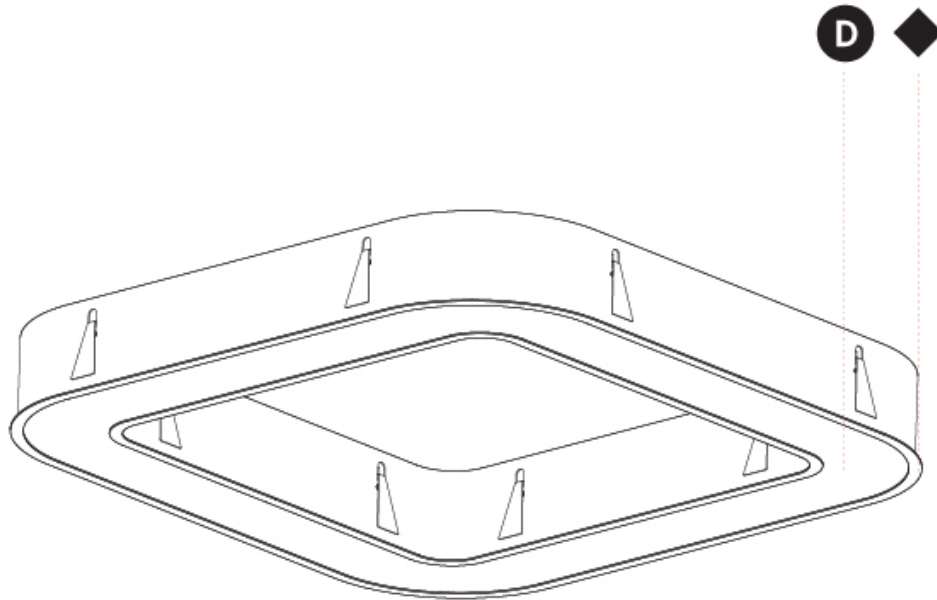

GLORIOUS QUANTUM RECESSED

A37563-

PROJECT	_____
TYPE	_____
SPECIFIER	_____
QUANTITY	_____
DATE	_____