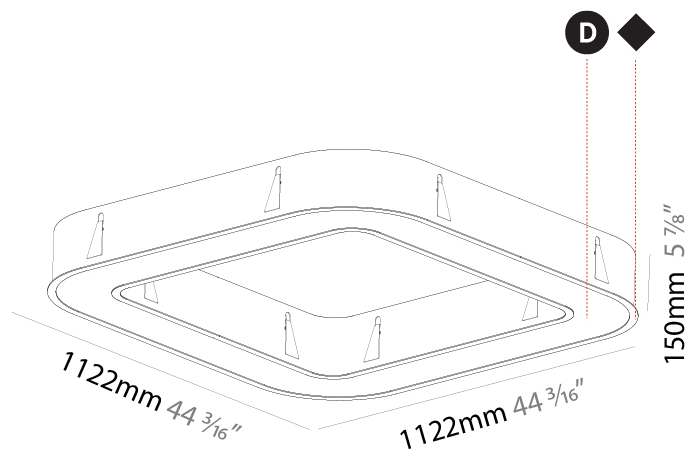

GENERAL

Series: Glorious
Subseries: Glorious Quantum
Brand: Prolicht
Division: Architectural
Mounting Type: Recessed
Mounting Location: Ceiling
Subcategory: Ambient

PHYSICAL

Shape: Square
Length (mm): 1122
Length (in): 44 ³/₁₆
Width (mm): 1122
Width (in): 44 ³/₁₆
Height (mm): 150
Height (in): 5 ⁷/₈
Min. Recessing Depth (mm): 160
Min. Recessing Depth (in): 6 ⁵/₁₆
Light Distribution: Direct
Weight (kg): 16.085
Weight (lbs): 35.39
Diffuser: PMMA - Opal or Micro-Prism
Fixture Finish: SSR / BKV / CWI / CRY / HAB / UFT / ITA / RUA / FTG / MYG / LOD / PUS / FRO / FUP / KIA / POP / BLS / SPG / MEY / GOH / GUM / CHC / COM / ABZ / JAG / OBR / MOS / ROR
Fixture Material: Aluminum

ELECTRICAL

Lamp Type: LED (Zhaga Standard)
Input Wattage (W): 60
Total Output Wattage (W): 48 / 38.4 (3500K)
Dimming: Non-Dimming / Phase Dimming (120Vac only) / 0-10V Dimming
Driver Included: Yes
Driver Location: Integrated
Driver Type: Constant Current - 120 / 277Vac
Driver Class: Class 2
Input Voltage (V): 120 - 277
Constant Current (MA): 350 / 1200 (3500K)

LED

Color Temperature (°K): 3000 / 3500 / 4000
Max. Delivered Lumen (lm): 5540 / 5733 / 5850
CRI: >80 CRI
Efficiency (%): 65
Lamp Life (hrs): 50000

OPTICAL

RATINGS AND CERTIFICATIONS

Certified By: Certified for North American Standards
IP rating: IP20